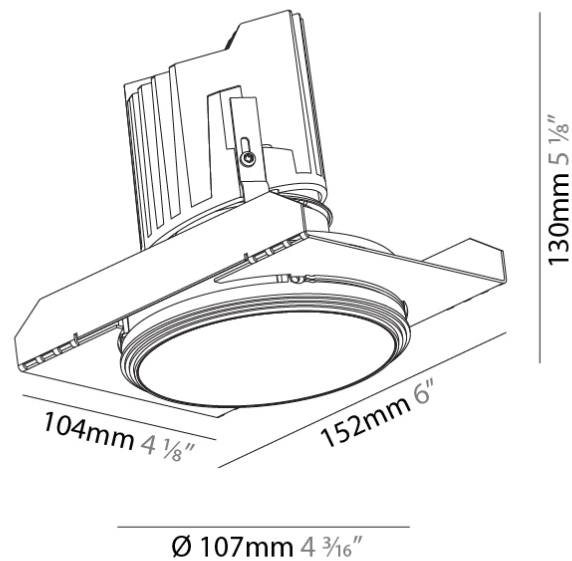

ELECTRICAL

Lamp Type: LED (Zhaga Standard)
Input Wattage (W): 13
Total Output Wattage (W): 11.8
Dimming: Tri-Mode (Non-Dimming and Phase Dimming (120Vac only) and 0-10V Dimming)
Driver Included: No
Driver Location: Recessed Housing
Driver Type: Constant Current - Universal
Driver Class: Class 2
Housing: See components
Input Voltage (V): 120 - 277
Constant Current (MA): 350

LED

Number of LEDs: 1
Color Temperature (°K): 2700 / 3000 / 3500 / 4000
Max. Delivered Lumen (lm): 876 / 909 / 955 / 974
Nominal Lumen (lm): 1304 / 1352 / 1421 / 1450
CRI: >90 CRI
Efficiency (%): 87.9 / 88.4 / 87.9
Lamp Life (hrs): 50000
Upon Request: RGB-W Tunable White Special Color Temperature Special LED

OPTICAL

Reflector°: 18 / 42 / 60
Optic°: Lens Pack - No Lens / Linear Spread Lens / Honeycomb / Spread Lens
Upon Request: Special Beam Angles

RATINGS AND CERTIFICATIONS

382, F 416-247-9319, www.zaneen.com

Created by Zaneen for North American Standards. At the end of the existing Model #. For assistance on 'custom' specifications, contact zteam@zaneen.com. In a constant effort to supply the best product, we reserve the right to change specifications or materials without notice. The most recent specification sheets are found at zaneen.com

IP rating: IP20