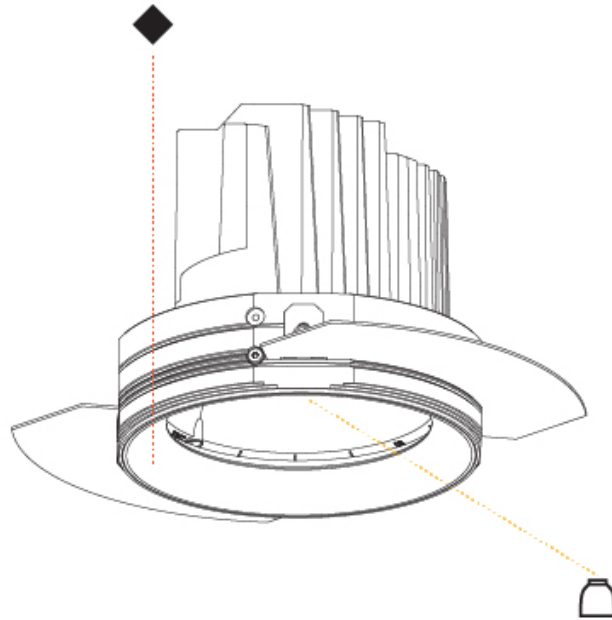

BIONIQ ROUND SEMI ADJUSTABLE TRIMLESS

A35206-

PROJECT	_____
TYPE	_____
SPECIFIER	_____
QUANTITY	_____
DATE	_____