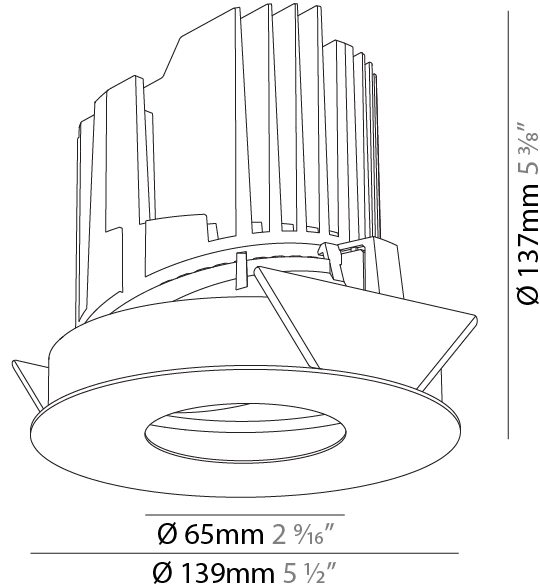

Series: Bioniq
Subseries: Bioniq Round Wallwash
Brand: Prolicht
Division: Architectural
Mounting Type: Recessed
Mounting Location: Ceiling
Subcategory: Downlight

PHYSICAL

Shape: Round
Diameter (mm): 139
Diameter (in): 5 1/2
Height (mm): 137
Height (in): 5 3/8
Ceiling Thickness (mm): 10 / 12.5 / 15 / 25
Ceiling Thickness (in): 3/8 or 1/2 or 9/16
Min. Recessing Depth (mm): 150
Min. Recessing Depth (in): 5 7/8
Light Distribution: Adjustable / Asymmetric
Weight (kg): 0.865
Weight (lbs): 1.9
Fixture Finish: SSR / BKV / CWI / CRY / HAB / UFT / ITA / RUA / FTG / MYG / LOD / PUS / FRO / FUP / KIA / POP / BLS / SPG / MEY / GOH / GUM / CHC / COM / ABZ / JAG / OBR / MOS / ROR
Fixture Material: Aluminum Die Cast
Cut-out Measurements: 130mm / 5 1/8"

ELECTRICAL

Lamp Type: LED (Zhaga Standard)
Input Wattage (W): 28.6
Total Output Wattage (W): 26
Dimming: Tri-Mode (Non-Dimming and Phase Dimming (120Vac only) and 0-10V Dimming)
Driver Included: No
Driver Location: Recessed Housing
Driver Type: Constant Current - Universal
Housing: See components
Input Voltage (V): 120 - 277
Constant Current (MA): 700

LED

Number of LEDs: 1
Color Temperature (°K): 2700 / 3000 / 3500 / 4000
Max. Delivered Lumen (lm): 1890 / 1930 / 2028 / 2070
Nominal Lumen (lm): 3210 / 3290 / 3459 / 3530
CRI: >90 CRI
Lamp Life (hrs): 50000

OPTICAL

Reflector: 20 / 25 / 40
Adjustability: Fixed

RATINGS AND CERTIFICATIONS

Certified By: Certified for North American Standards
IP rating: IP20

	130mm 5 1/8"	150mm 5 7/8"	10 | 15mm 3/8" | 9/16"	30°	355°	
A