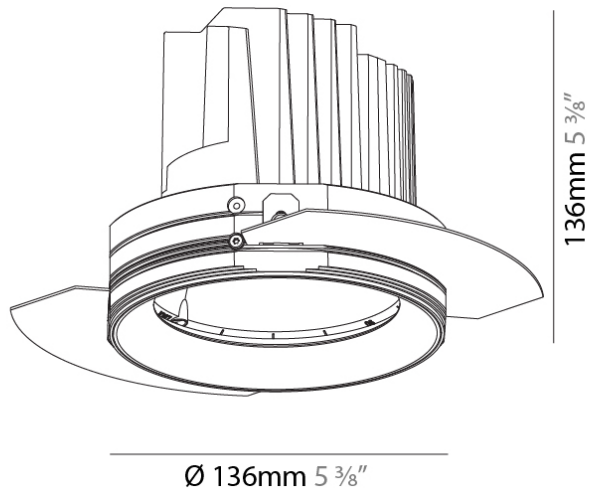

ELECTRICAL

Lamp Type: LED (Zhaga Standard)
Input Wattage (W): 13.2 / 16.5
Total Output Wattage (W): 12.1 / 14.7
Dimming: Tri-Mode (Non-Dimming and Phase Dimming (120Vac only) and 0-10V Dimming)
Driver Included: No
Driver Location: Recessed Housing
Driver Type: Constant Current - Universal
Driver Class: Class 2
Housing: See components
Input Voltage (V): 120 - 277
Constant Current (MA): 350

LED

Number of LEDs: 1
Color Temperature (°K): 2700 / 3000 / 3500 / 4000
Max. Delivered Lumen (lm): 870 / 970 / 1038 / 1060
Nominal Lumen (lm): 960 / 1070 / 1156 / 1180
CRI: >90 CRI
Efficiency (%): 90.5
Lamp Life (hrs): 50000
Upon Request: RGB-W Tunable White Special Color Temperature Special LED

OPTICAL

Reflector: 10
Beam Angle: Narrow
Adjustability: Rotational 355°; Tilt 30°
Upon Request: Special Beam Angles

RATINGS AND CERTIFICATIONS

382, F 416-247-9319, www.zaneen.com
Certified by Intertek for North American Standards. At the end of the existing Model #. For assistance on 'custom' specifications, contact zteam@zaneen.com.
In a constant effort to supply the best product, we reserve the right to change specifications or materials without notice. The most recent specification sheets are found at zaneen.com
IP rating: IP20

140mm 5 1/2"
150mm 5 3/8"
10 | 12 1/2 | 15 | 25mm ± 30°
3/8" 1/2" 9/16" 1"
355°

A