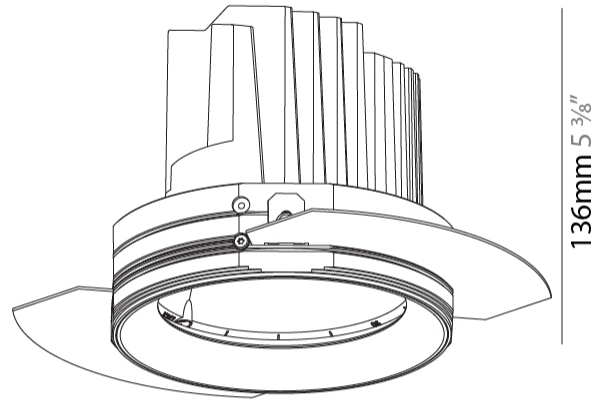

ELECTRICAL

Lamp Type: LED (Zhaga Standard)
Input Wattage (W): 28.6
Total Output Wattage (W): 26.4
Dimming: Tri-Mode (Non-Dimming and Phase Dimming (120Vac only) and 0-10V Dimming)
Driver Included: No
Driver Location: Recessed Housing
Driver Type: Constant Current - Universal
Driver Class: Class 2
Housing: See components
Input Voltage (V): 120 - 277
Constant Current (MA): 700

LED

Number of LEDs: 1
Color Temperature (°K): 2700 / 3000 / 3500 / 4000
Max. Delivered Lumen (lm): 2030 / 2080 / 2185 / 2230
Nominal Lumen (lm): 3210 / 3290 / 3459 / 3530
CRI: >90 CRI
Efficiency (%): 63.1 / 61.5 / 63.2
Lamp Life (hrs): 50000
Upon Request: RGB-W Tunable White Special Color Temperature Special LED

OPTICAL

Reflector°: 20 / 25 / 40
Adjustability: Rotational 355°; Tilt 30°
Upon Request: Special Beam Angles

RATINGS AND CERTIFICATIONS

Zaneen Group Inc. © 2024, T 1800-388-3382, F 416-247-9319, www.zaneen.com
Certified By: Certified for North American Standards
Available for International specifications by adding "INT" at the end of the existing Model #. For assistance on 'custom' specifications, contact zteam@zaneen.com.
IP Rating: IP20
If a conflict occurs to supply the best product, we reserve the right to change specifications or materials without notice. The most recent specification sheets are found at zaneen.com